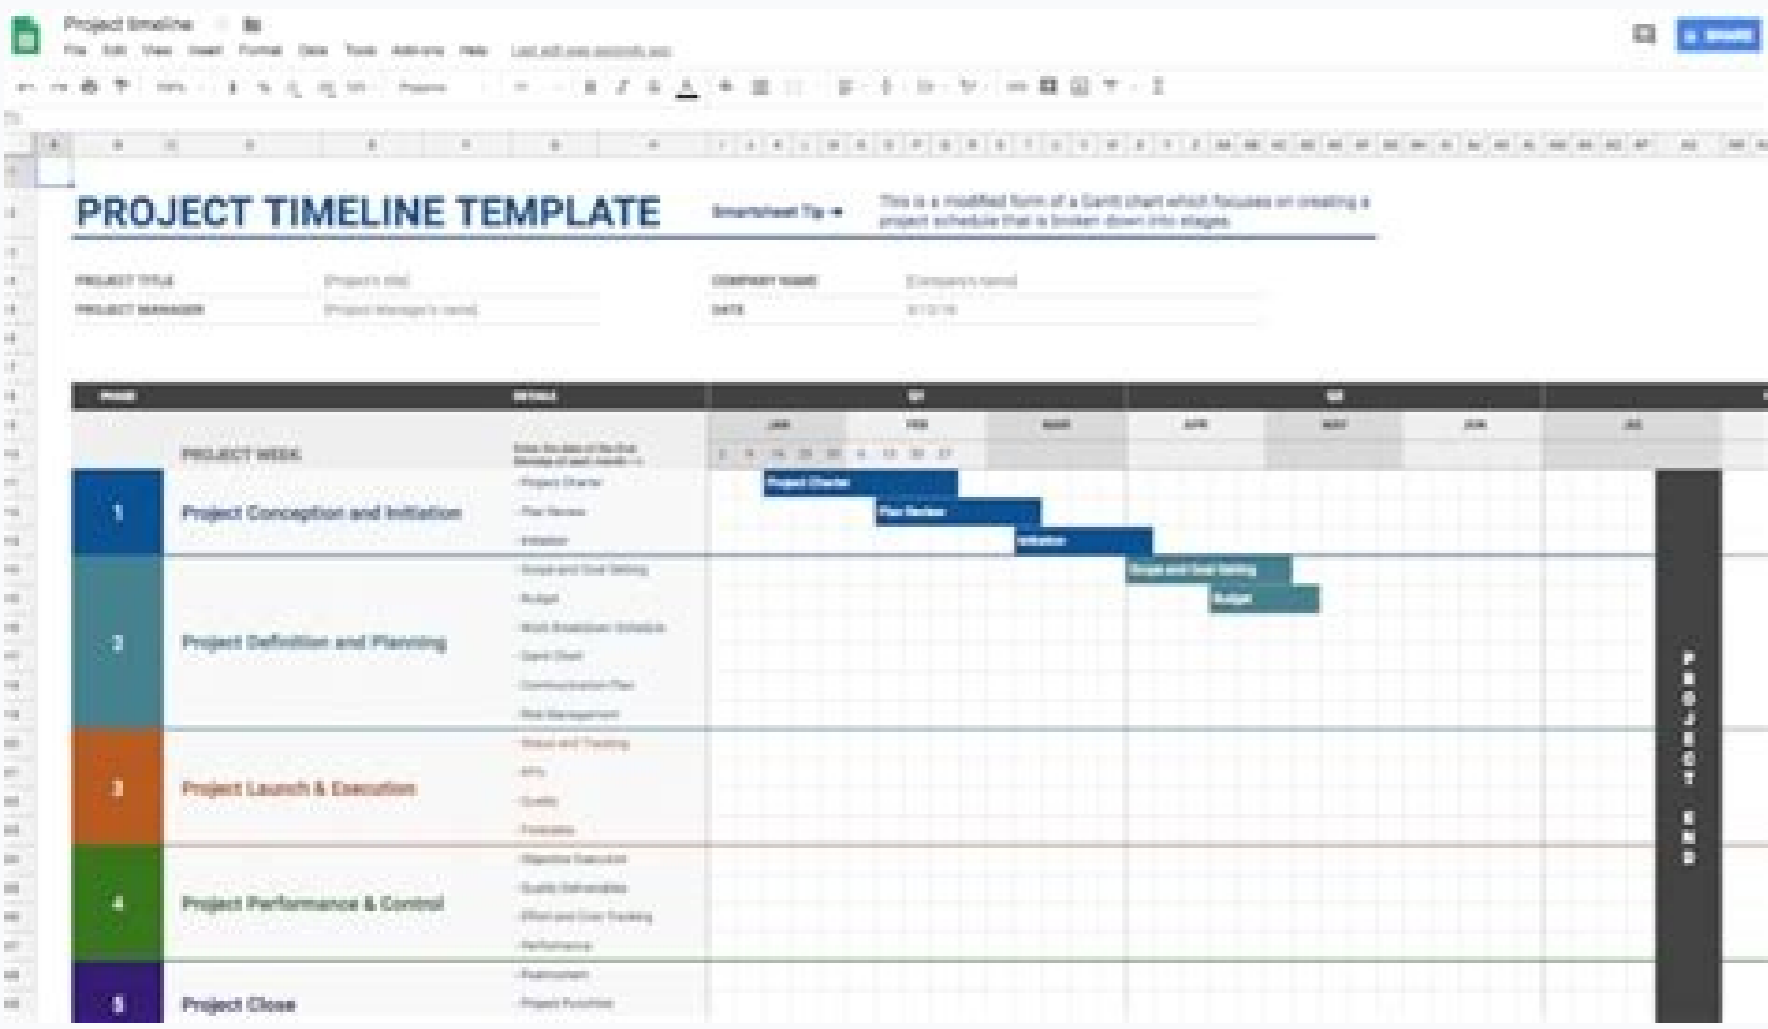

Google sheets project management template free

	Jan 2012	Feb 2012	Mar 2012	Apr 2012	May 2012	Jun 2012	Jul 2012	Aug
REVENUES AND PROFITS								
Net Revenue	$356,900	---	---	---	---	---	---	---
Gross Profit	$181,300	---	---	---	---	---	---	---
Gross Profit %	50.80%	---	---	---	---	---	---	---
EXPENSES								
Expenses	$142,540	---	---	---	---	---	---	---
Expenses as % of Revenue	39.94%	---	---	---	---	---	---	---
Operating Profit	$38,760	---	---	---	---	---	---	---
Operating Profit as % of Revenue	10.86%	---	---	---	---	---	---	---
Net Profit/Loss	$22,440	---	---	---	---	---	---	---
Net Profit as % of Revenue	6.29%	---	---	---	---	---	---	---
SALES AND MARKETING								
Transaction Count	187	---	---	---	---	---	---	---
Quote or Estimate Count	458	---	---	---	---	---	---	---
Conversion Rate	41.01%	---	---	---	---	---	---	---
ATV (Average Transaction Value) $	$1,908.56	---	---	---	---	---	---	---
Revenue/Salesperson	$89,225	---	---	---	---	---	---	---
Quotes/Salesperson	114	---	---	---	---	---	---	---
Average Transactions/Working Day	8.50	---	---	---	---	---	---	---

STATUS	PRIORITY	START DATE	END DATE	DURATION	TASK NAME	ASSIGNEE	DESCRIPTION
On Hold	High	5/9/18	9/10/18	3	Write Articles		Details of task here
Not Yet Started	Low	5/10/18	9/14/18	4	Proofread		Details of task here
In Progress	Medium	5/11/18	9/20/18	5	Task		Details of task here
Complete	Medium	5/12/18	9/20/18	8	Task		Details of task here